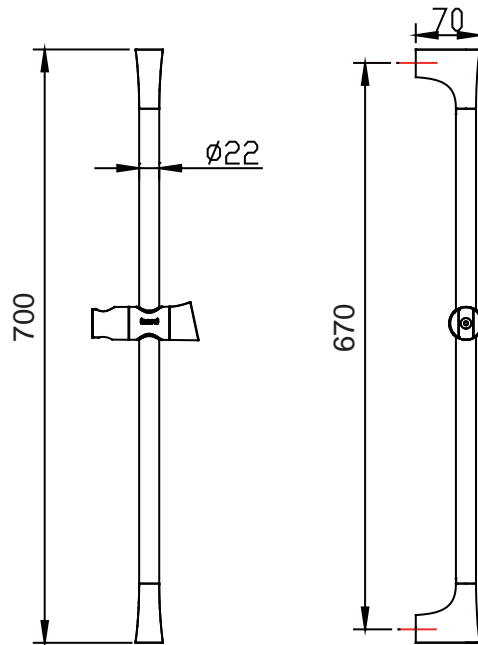

PRODUCT SPECIFICATION 产品规格书

ND1123C

Round Sliding Bar

花洒滑杆

(Rough-in Dimensions):

安装尺寸图:

(Unit): mm

单位: 毫米

Item No. 品号	ND1123C
Available Color 颜色	<input checked="" type="checkbox"/> Chrome 铬色
Materials 材质	SUS304/ABS 不锈钢/ABS
Shipping Package 运输包装	Set/CTN: 8 Set M ³ /CTN: 0.09 M ³ G.W/CTN: 6 kg 套/箱: 8套 体积/箱: 0.09 M ³ 毛重/箱: 6 kg

Remarks: Matchable with different hand-held shower & shower hose(Without hand-held shower & shower hose).

备注: 可搭配不同的手握花洒和花洒软管(不包含手握花洒和花洒软管)。

INNOCI reserves the right to make changes or modifications on any of its products without advance notice.