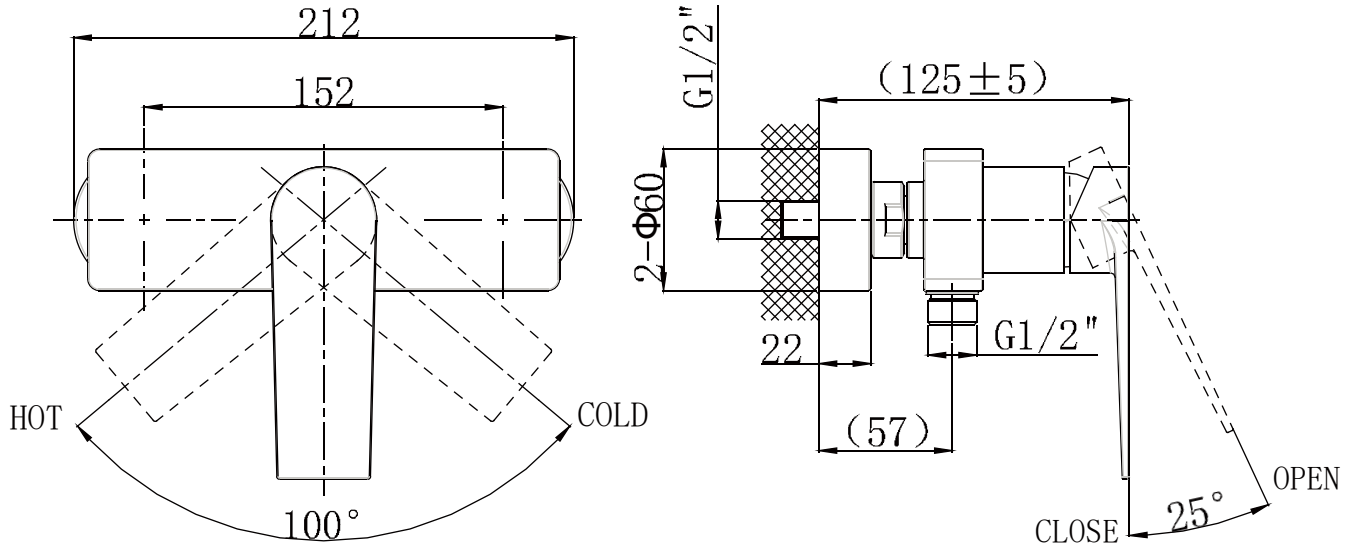

(Rough-in Dimensions):

安装尺寸图:

(Unit): mm

单位: 毫米

Pressure range: 0.1-0.5MPa

水压范围: 0.1-0.5MPa

Best to use: 0.3MPa

最优水压: 0.3MPa