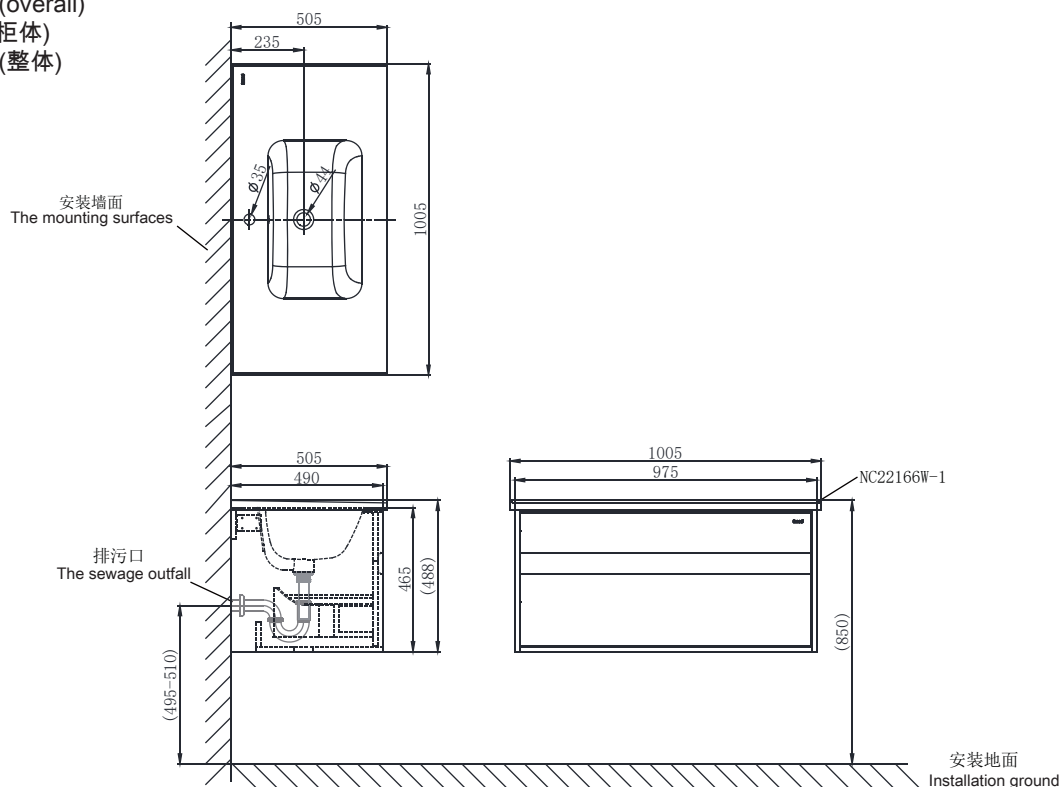

PRODUCT SPECIFICATION 产品规格书

NM49807X-B+NC22166W-1

100CM Wall-hung Vanity
100公分挂墙浴室柜

(Rough-in Dimensions):

安装尺寸图:

(Unit): mm

单位: 毫米

Size: 975*490*465mm(cabinet)

1005*505*488mm(overall)

尺寸: 975*490*465mm(柜体)

1005*505*488mm(整体)

Item No. 品号	NM49807X-B (Cabinet 柜体) + NC22166W-1 (Basin 盆)	
Available Color 颜色	NM49807X-B (Light wood grain 浅木纹色) + NC22166W-1 (White 白色)	
Materials 材质	NM49807X-B (Plywood 多层实木贴皮) + NC22166W-1 (Vitreous China 陶瓷)	
Shipping Package 运输包装	CTN/Set: 1 CTN M3/CTN: 0.265 M3 箱/套: 1 箱 体积/箱: 0.265 M3	G.W/CTN: 22 kg 毛重/箱: 22 kg
Hardware Accessories 五金配件	"DTC" soft closing tracks “东泰” 骑马抽缓冲导轨	Wooden hand 木质拉手
Structure of the way 结构方式	Single Drawer (Cabinet) 单抽 (柜体)	
Remarks: Faucet and drainage not included. 备注: 不含龙头和排杆,		