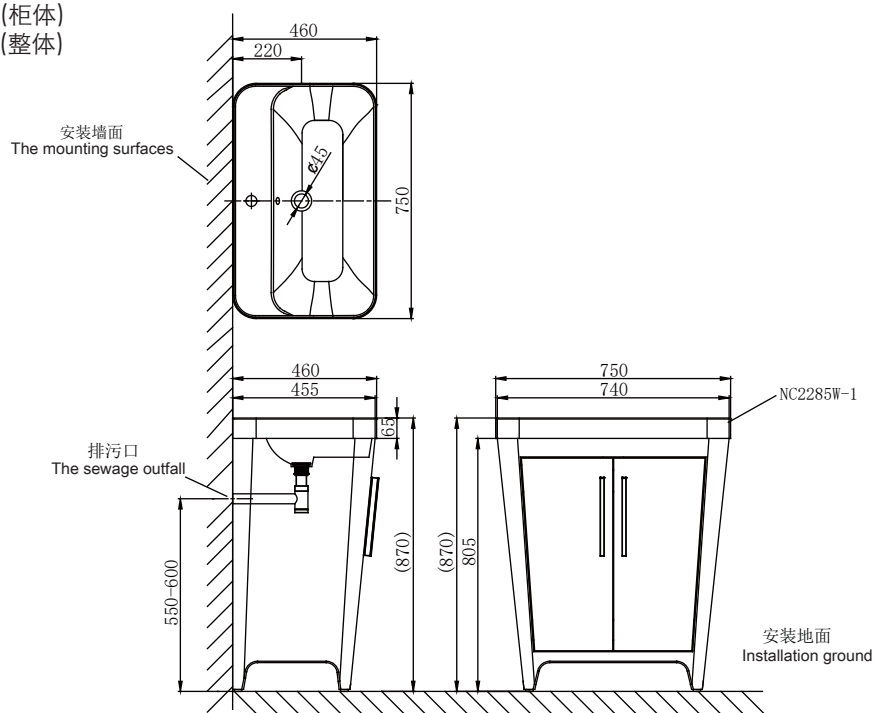

PRODUCT SPECIFICATION 产品规格书

NM37401K+NC2285W-1

75CM Floor Standing Vanity

75公分落地浴室柜

(Rough-in Dimensions):

安装尺寸图:

(Unit): mm

单位: 毫米

Size : 740*455*805mm(cabinet)

750*460*870mm(overall)

尺寸: 740*455*805mm(柜体)

750*460*870mm(整体)

| | | |
|--|---|---------------------------------|
| Item No. 品号 | NM37401K (Cabinet 柜体) + NC2285W-1 (Basin 盆) | |
| Available Color 颜色 | NM37401K(Black黑色) + NC2285W-1 (White 白色) | |
| Materials 材质 | NM37401K(Oak+Plywood 橡木+多层实木)+ NC2285W-1 (Vitreous China 陶瓷) | |
| Shipping Package 运输包装 | CTN/Set: 1 CTN M3/CTN: 0.34 M3 箱/套: 1 箱 体积/箱: 0.34 M3 | G.W/CTN: 36.5kg 毛重/箱: 36.5kg |
| Hardware Accessories 五金配件 | "Blum" soft closing door hinges "百隆" 缓冲门铰链 | Chrome handle 铬色拉手 |
| Structure of the way 结构方式 | Double doors (cabinet) 双开门 (柜体) | |
| Remarks: Faucet and drainage not included. 备注: 不含龙头和排杆. | | |