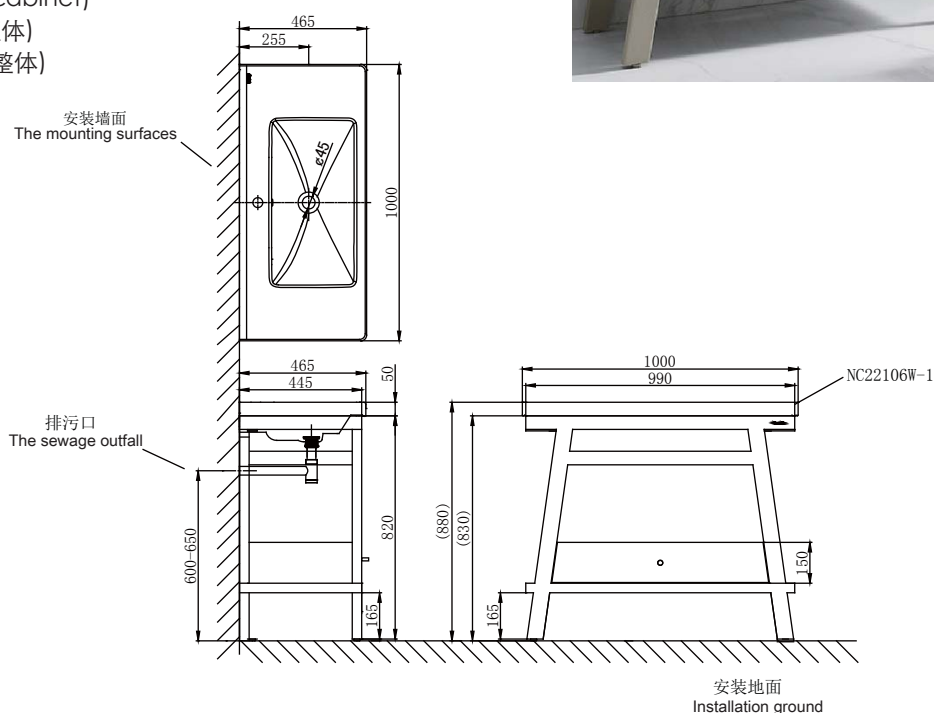

PRODUCT SPECIFICATION 产品规格书

NM39901A+NC22106W-1

100CM Floor Standing Vanity
100公分落地浴室柜

(Rough-in Dimensions):

安装尺寸图:

(Unit): mm

单位: 毫米

Size: 990*445*830mm(cabinet)

1000*465*880mm(cabinet)

尺寸: 990*445*830mm(柜体)

1000*465*880mm(整体)

Item No. 品号	NM39901A (Cabinet 柜体) +NC22106W-1 (Basin 盆)	
Available Color 颜色	NM39901A(Australian Gray 澳洲灰)+NC22106W-1 (White 白色)	
Materials 材质	NM39901A(Bend willow 水曲柳) +NC22106W-1(Vitreous China)	
Shipping Package 运输包装	CTN/Set: 1 CTN	M3/CTN: 0.46 M3 G.W/CTN: 28.5kg 箱/套: 1 箱 体积/箱:0.46 M3 毛重/箱: 28.5kg
Hardware Accessories 五金配件	"Blum" soft closing tracks "百隆" 缓冲导轨	Black handle 黑色拉手
Structure of the way 结构方式	Single drawer 单抽屉	
Remarks: Faucet and drainage not included. 备注: 不含龙头和排杆,		