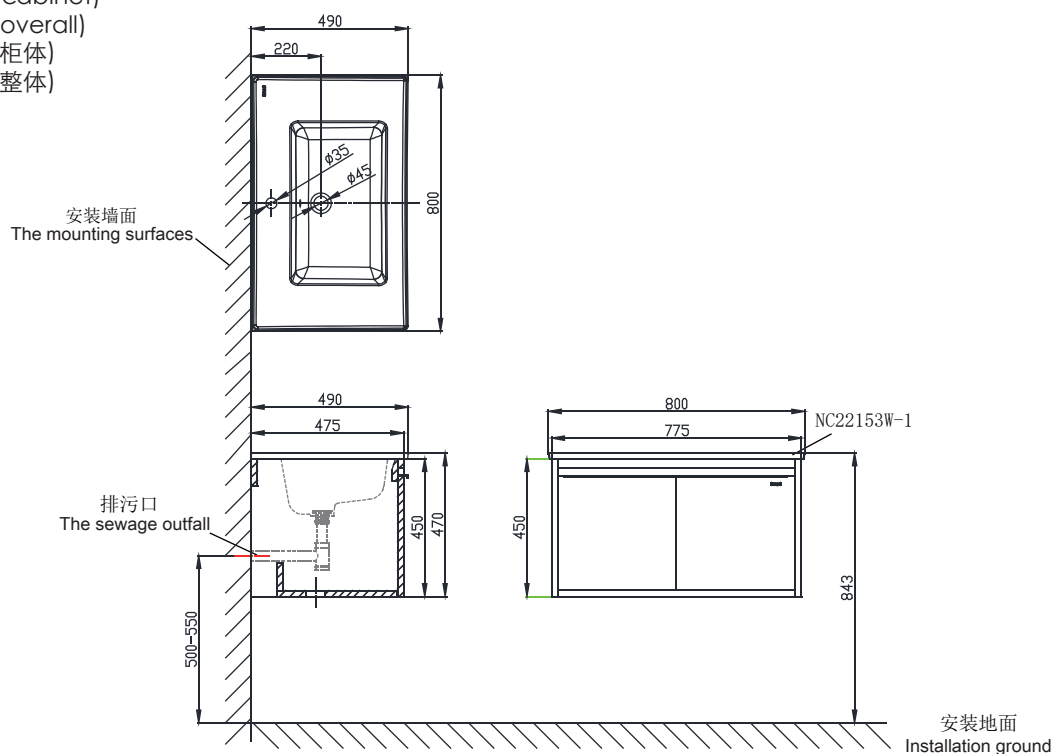

PRODUCT SPECIFICATION 产品规格书

NM47811Y+NC22153W-1

80CM Wall-hung Vanity
80公分挂墙浴室柜

(Rough-in Dimensions):

安装尺寸图:

(Unit): mm

单位:毫米

Size: 775*473*450MM(cabinet)

800*490*470MM(overall)

尺寸: 775*473*450MM(柜体)

800*490*470MM(整体)

Item No. 品号	NM47811Y (Cabinet 柜体) +NC22153-1 (Basin 盆)
Available Color 颜色	NM47811Y (Classical red oak古典红橡色) NC22153W-1(White 白色)
Materials 材质	NM47811Y(Plywood 多层实木) NC22153W-1 (Vitreous China 陶瓷)
Shipping Package 运输包装	CTN/Set: 1 CTN M3/CTN: 0.23 M3 G.W/CTN: 18.5kg 箱/套: 1 箱 体积/箱:0.23 M3 毛重/箱: 18.5kg
Hardware Accessories 五金配件	SUS304 quick release soft closing door hinges 304快拆缓冲门铰链
Structure of the way 结构方式	Double doors 对开门
Remarks: Faucet and drainage not included. Free selection of NP12206K and NP12208KandNP12205K metal feet 备注: 不含龙头和排杆, 自由选配NP12206K和NP12208K和NP12205K金属脚	