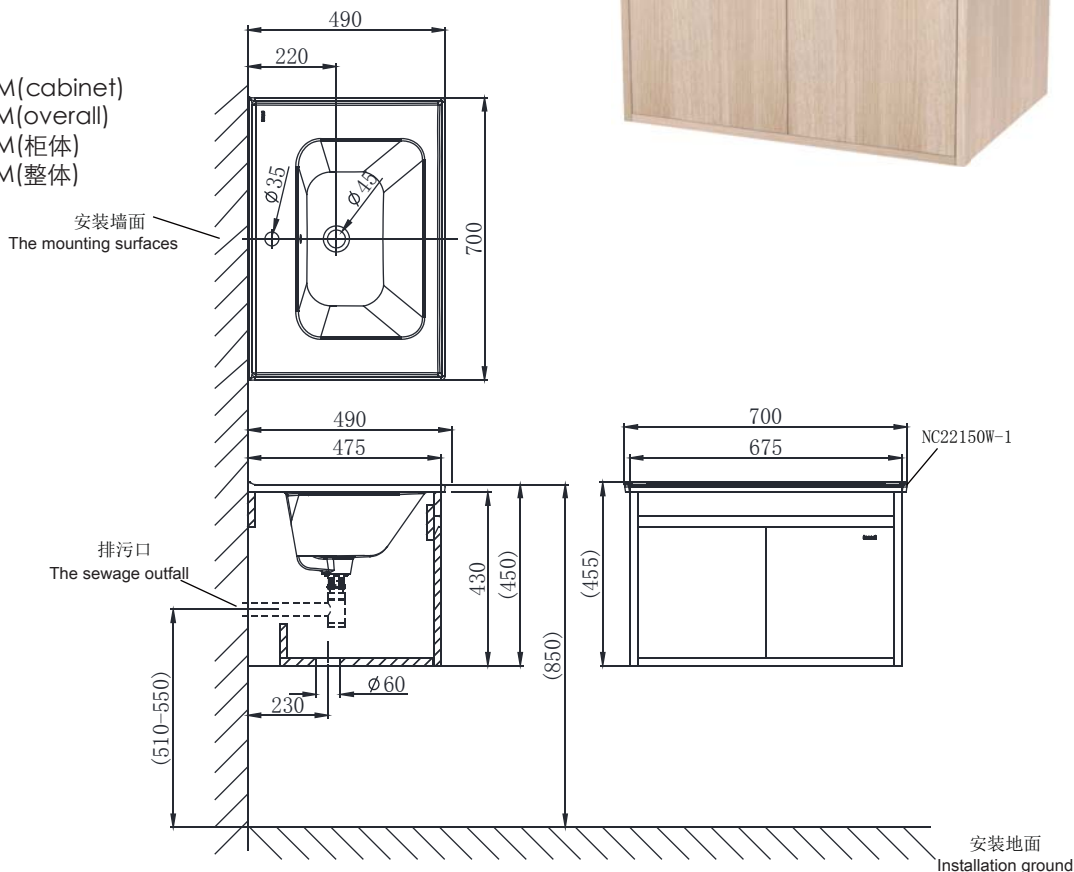

PRODUCT SPECIFICATION 产品规格书

NM46805X+NC22150W-1

70CM Wall-hung Vanity
70公分挂墙浴室柜

(Rough-in Dimensions):

安装尺寸图:

(Unit): mm

单位: 毫米

Size: 675*475*430MM(cabinet)

700*490*455MM(overall)

尺寸:675*475*430MM(柜体)

700*490*455MM(整体)

| | |
|------------------------------|--|
| Item No. 品号 | NM46805X (Cabinet 柜体) +NC22150W-1 (Basin 盆) |
| Available Color 颜色 | NM46805X (Light wood grain 浅木纹色) NC22150W-1(White 白色) |
| Materials 材质 | NM46805X(Veneer 多层实木) NC22150W-1 (Vitreous China 陶瓷) |
| Shipping Package 运输包装 | CTN/Set: 1 CTN M3/CTN: 0.19 M3 G.W/CTN: 13.5kg 箱/套: 1 箱 体积/箱:0.19 M3 毛重/箱: 13.5kg |
| Hardware Accessories 五金配件 | SUS304 quick release soft closing door hinges 304快拆缓冲门铰链 |
| Structure of the way 结构方式 | Double doors 对开门 |

Remarks: Facucet and drain are not included. Optinal removable metal legs NP12206K , NP12208K and NP12205K
备注: 不含龙头和排杆, 自由选配NP12206K和NP12208K和NP12205K金属脚

INNOCI reserves the right to make changes or modifications on any of its products without advance notice.
INNOCI 艺耐公司保留不事先通知便改变或修改的权利