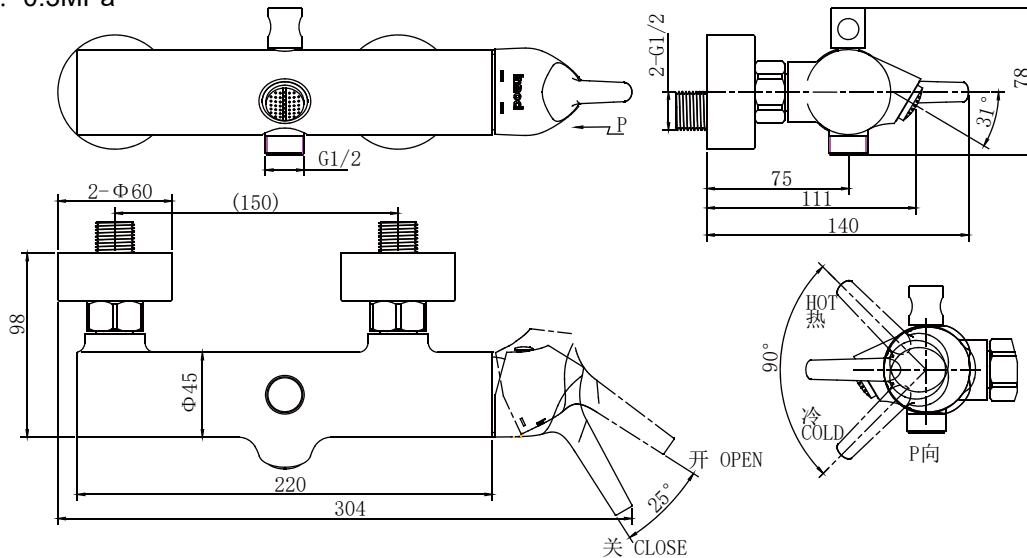

(Rough-in Dimensions):

安装尺寸图:

(Unit): mm

单位: 毫米

Pressure range: 0.1-0.5MPa

水压范围: 0.1-0.5MPa

Best to use: 0.3MPa

最优水压: 0.3MPa