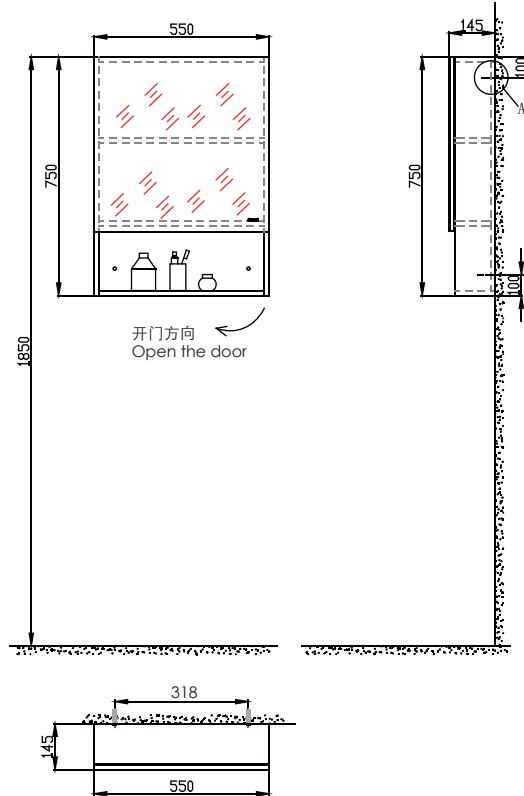

PRODUCT SPECIFICATION 产品规格书

NM25507Y

One-Door Mirror Cabinet

方型单门镜柜

(Rough-in Dimensions):

安装尺寸图:

(Unit): mm

单位: 毫米

Size: 550*750*145mm

尺寸: 550*750*145mm

Item No. 品号	NM25507Y
Available Color 颜色	Classical red oak 古典红橡色
Materials 材质	Plywood 多层板
Shipping Package 运输包装	CTN/Set: 1 CTN M ³ /CTN: 0.11 M ³ G.W/CTN: 14.2 kg 箱/套: 1 箱 体积/箱: 0.11 M ³ 毛重/箱: 14.2 kg
Hardware Accessories (hinge) 五金配件(铰链)	"DTC" soft closing door hinges "东泰" 缓冲铰链
Certification is introduced 认证介绍 (电器)	NO 无
Function is introduced 功能介绍	Single door 单开门
Remarks: Installation screw accessories included, 备注: 含安装螺丝配件	