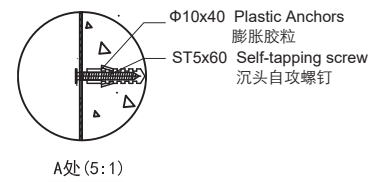

PRODUCT SPECIFICATION 产品规格书

NM25507Y

One-Door Mirror Cabinet

方型单门镜柜

(Rough-in Dimensions):

安装尺寸图:

(Unit): mm

单位: 毫米

Size: 550*750*145mm

尺寸: 550*750*145mm

Item No. 品号	NM25507Y
Available Color 颜色	Classical red oak 古典红橡色
Materials 材质	Plywood 多层板
Shipping Package 运输包装	CTN/Set: 1 CTN M ³ /CTN: 0.11 M ³ G.W/CTN: 14.2 kg 箱/套: 1 箱 体积/箱: 0.11 M ³ 毛重/箱: 14.2 kg
Hardware Accessories (hinge) 五金配件(铰链)	"DTC" soft closing door hinges "东泰" 缓冲铰链
Certification is introduced 认证介绍 (电器)	NO 无
Function is introduced 功能介绍	Single door 单开门
Remarks: Installation screw accessories included, 备注: 含安装螺丝配件	