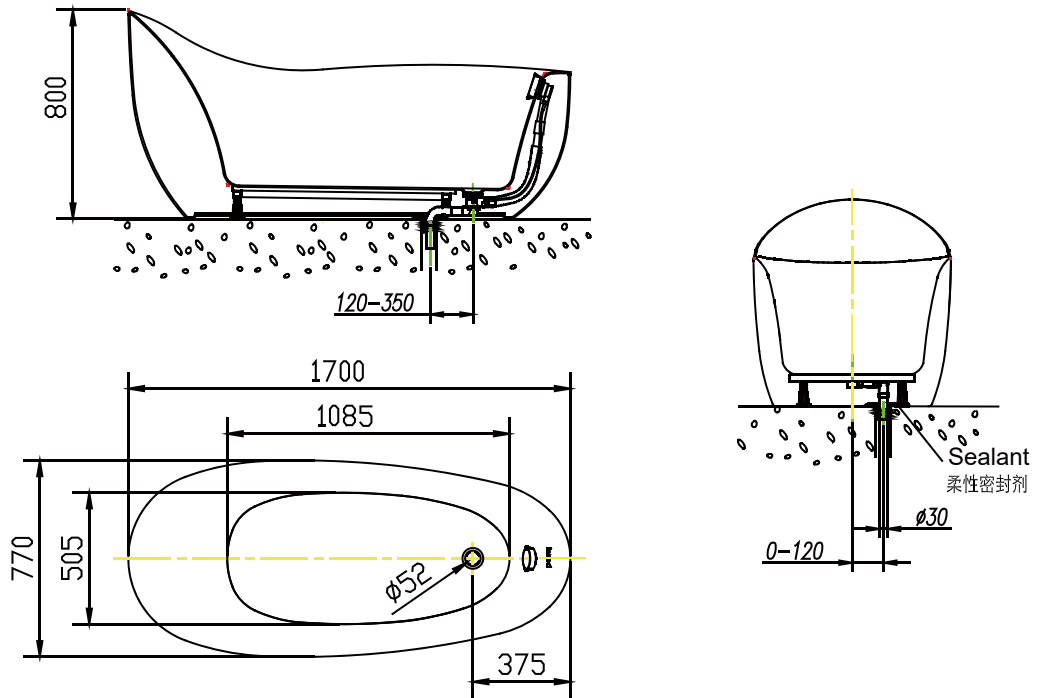

PRODUCT SPECIFICATION 产品规格书

NB25709TW-1K

1.7m Free Standing Bathtub
1.7米独立浴缸

(Rough-in Dimensions):

安装尺寸图:

(Unit): mm

单位: 毫米

(Size): 1700X770X800

尺寸: 1700X770X800

| | |
|--------------------------|---|
| Item No. 品号 | NB25709TW-1K |
| Capacity 容水量 | Safety volume : 200L 浴缸安全容水量 : 200升 |
| Available Color 颜色 | Black & White 黑白配 |
| Materials 材质 | Acrylic 亚克力 |
| Shipping Package 运输包装 | L(长)1820 X W(宽) 875X H(高) 985mm (1set/1CTN 1个/1箱) G.W(毛重) : 61 kg |

Remarks: ND9102C brass pop-up (L=700mm) and ND9106N brass tube (L=500mm) included.

备注: 包含铜质去水器ND9102C (L=700mm) 和铜质去水器连接管ND9106N (L=500mm)。

INNOCI reserves the right to make changes or modifications on any of its products without advance notice.
INNOCI 艺耐公司保留不事先通知便改变或修改的权利