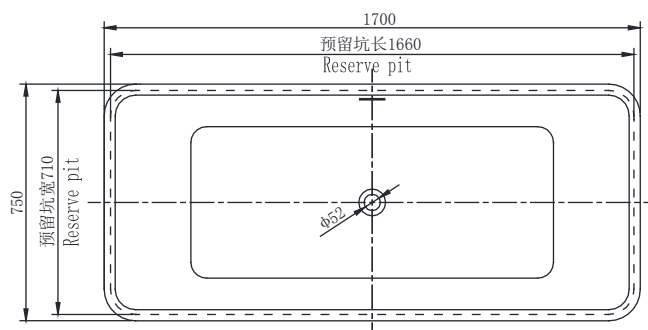

PRODUCT SPECIFICATION 产品规格书

NB25703W-A

1.7m Acrylic Drop-In Bathtub
薄边1.7米亚克力台面浴缸

(Rough-in Dimensions):

安装尺寸图:

(Unit): mm

单位: 毫米

(Size): 1700X750X490

尺寸: 1700X750X490

| | |
|--------------------------|-------------------------------------------------------------------|
| Item No. 品号 | NB25703W-A |
| Capacity 容水量 | Safety volume: 290L 浴缸安全容水量290升 |
| Available Color 颜色 | White 白色 |
| Materials 材质 | Acrylic 亚克力 |
| Shipping Package 运输包装 | L(长) 1720X W(宽) 770X H(高) 750mm (5set/1CTN 5个/1箱) G.W(毛重): 130 kg |

Remarks: Recommend to use with Waste & Overflow ND9113Cand ND9106N(L=500mm).Add overflow function.

备注: 推荐使用艺耐ND9113C浴缸弹跳去水器及去水器连接管ND9106N(L=500mm)。添加溢流功能。

INNOCI reserves the right to make changes or modifications on any of its products without advance notice.
INNOCI 艺耐公司保留不事先通知便改变或修改的权利