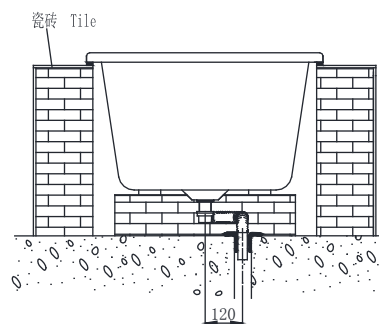

PRODUCT SPECIFICATION 产品规格书

NB25703W-A

1.7m Acrylic Drop-In Bathtub
薄边1.7米亚克力台面浴缸

(Rough-in Dimensions):

安装尺寸图:

(Unit): mm

单位: 毫米

(Size): 1700X750X490

尺寸: 1700X750X490

| | |
|--------------------------|-------------------------------------------------------------------|
| Item No. 品号 | NB25703W-A |
| Capacity 容水量 | Safety volume: 290L 浴缸安全容水量290升 |
| Available Color 颜色 | White 白色 |
| Materials 材质 | Acrylic 亚克力 |
| Shipping Package 运输包装 | L(长) 1720X W(宽) 770X H(高) 750mm (5set/1CTN 5个/1箱) G.W(毛重): 130 kg |

Remarks: Recommend to use with Waste & Overflow ND9113Cand ND9106N(L=500mm).Add overflow function.

备注: 推荐使用艺耐ND9113C浴缸弹跳去水器及去水器连接管ND9106N(L=500mm)。添加溢流功能。

INNOCI reserves the right to make changes or modifications on any of its products without advance notice.
INNOCI 艺耐公司保留不事先通知便改变或修改的权利