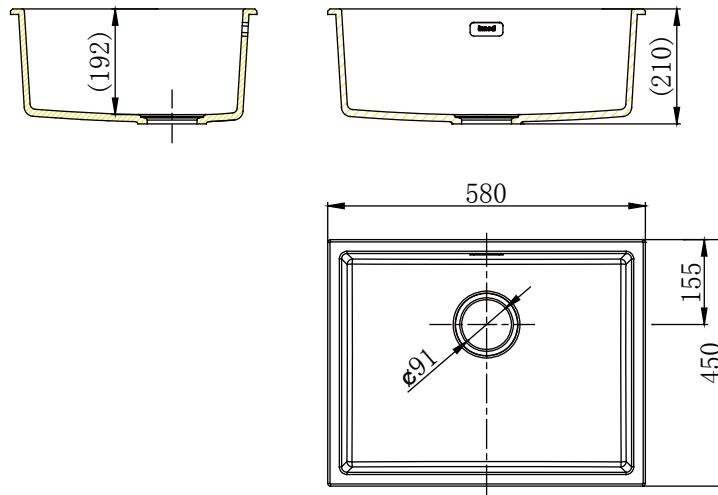

PRODUCT SPECIFICATION 产品规格书

NC2806N/B/M/K

Quartz stone single trough pot

石英石单槽菜盆

(Rough-in Dimensions):

安装尺寸图:

(Unit): mm

单位: 毫米

Size: 580*450*210mm

尺寸: 580*450*210mm

Item No. 品号	NC2806N/B/M/K		
Available Color 颜色	Granite 花岗岩	Shell white 贝壳白	Oatmeal 燕麦色
Materials 材质	Quartz stone 石英石		
Installation type 安装类型	Under the stage 台下		
Shipping Package 运输包装	Set/CTN: 1 Set 套/箱: 1套	M ³ /CTN: 0.11M ³ 体积/箱: 0.11 M ³	G.W/CTN: 13 kg 毛重/箱: 13 kg

Remarks: Contains hutch basin water drainage, exhaust pipe .Slot size 560*430MM (Under)

备注: 包含厨盆下水器, 排管。开槽尺寸: 560*430MM (台下)

Cartons size: 675*545*275mm

纸箱尺寸: 675*545*275mm

INNOCI reserves the right to make changes or modifications on any of its products without advance notice.