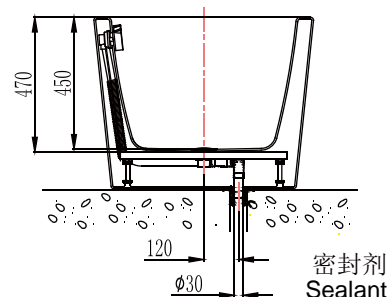

## NB25803TW-1W

1.78m Acrylic Free Standing Bathtub  
1.78米亚克力独立浴缸

(Rough-in Dimensions):

安装尺寸图:

(Unit): mm

单位: 毫米

(Size): 1780X800X590

尺寸: 1780X800X590

Item No. 品号	NB25803TW-1W
Capacity 容水量	litres to overflow 270L 浴缸最大容水量270升
Available Color 颜色	White 白色
Materials 材质	Acrylic 亚克力
Shipping Package 运输包装	L(长)1830 X W(宽) 850X H(高) 650mm(1set/1CTN 1个/1箱) G.W(毛重) : 57 kg

Remarks: ND9102C brass pop-up (L=700mm) and ND9106N brass tube included (L=500mm)。

备注: 包含铜质去水器ND9102C (L=700mm) 和铜质去水器连接管ND9106N (L=500mm)。

INNOCI reserves the right to make changes or modifications on any of its products without advance notice.  
INNOCI 艺耐公司保留不事先通知便改变或修改的权利