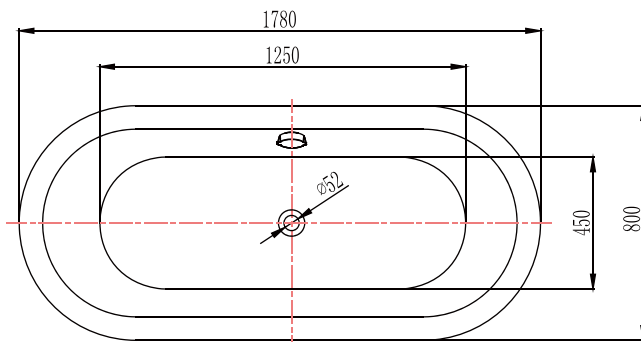

## NB25803TW-1W

1.78m Acrylic Free Standing Bathtub  
1.78米亚克力独立浴缸

(Rough-in Dimensions):

安装尺寸图:

(Unit): mm

单位: 毫米

(Size): 1780X800X590

尺寸: 1780X800X590

Item No. 品号	NB25803TW-1W
Capacity 容水量	litres to overflow 270L 浴缸最大容水量270升
Available Color 颜色	White 白色
Materials 材质	Acrylic 亚克力
Shipping Package 运输包装	L(长)1830 X W(宽) 850X H(高) 650mm(1set/1CTN 1个/1箱) G.W(毛重) : 57 kg

Remarks: ND9102C brass pop-up (L=700mm) and ND9106N brass tube included (L=500mm)。

备注: 包含铜质去水器ND9102C (L=700mm) 和铜质去水器连接管ND9106N (L=500mm)。

INNOCI reserves the right to make changes or modifications on any of its products without advance notice.  
INNOCI 艺耐公司保留不事先通知便改变或修改的权利