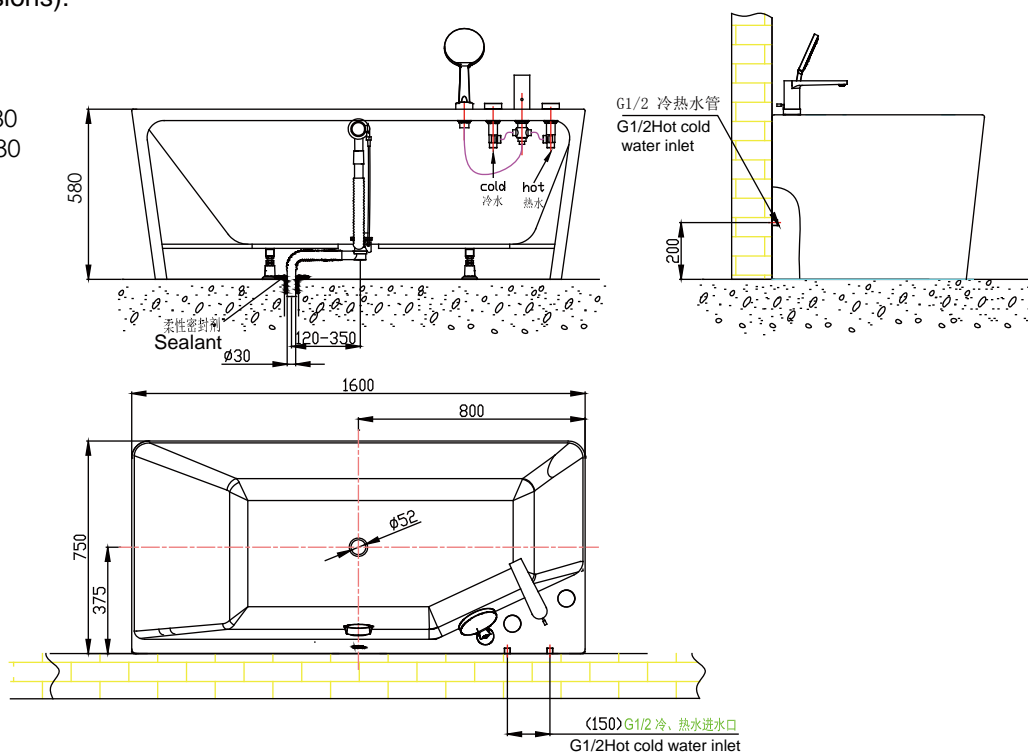

PRODUCT SPECIFICATION 产品规格书

NB25610M-5

1.6m Belt group bath(matte)
1.6 米裙边浴缸 (哑光)

(Rough-in Dimensions):

安装尺寸图:

(Unit): mm

单位: 毫米

(Size): 1600X750X580

尺寸: 1600X750X580

Item No. 品号	NB25610M-5
Capacity 容水量	litres to overflow 240L 浴缸最大容水量240升
Available Color 颜色	Dumb White 哑白色
Materials 材质	Acrylic 亚克力
Shipping Package 运输包装	浴缸包装: L(长)1660 X W(宽) 830X H(高) 600mm (1set/1CTN 1个/1箱) G.W(毛重): 52 kg Bathtub Package:

Remarks: Contains copper desiccant and copper desiccant joint(L = 500MM),
NF50505K-4,4-pc Windspread Bath Faucet.

备注: 包含铜质去水器和铜质去水器连接管(L=500mm)。NF50505K-4四件式浴缸龙头1套。

INNOCI reserves the right to make changes or modifications on any of its products without advance notice.
INNOCI 艺耐公司保留不事先通知便改变或修改的权利