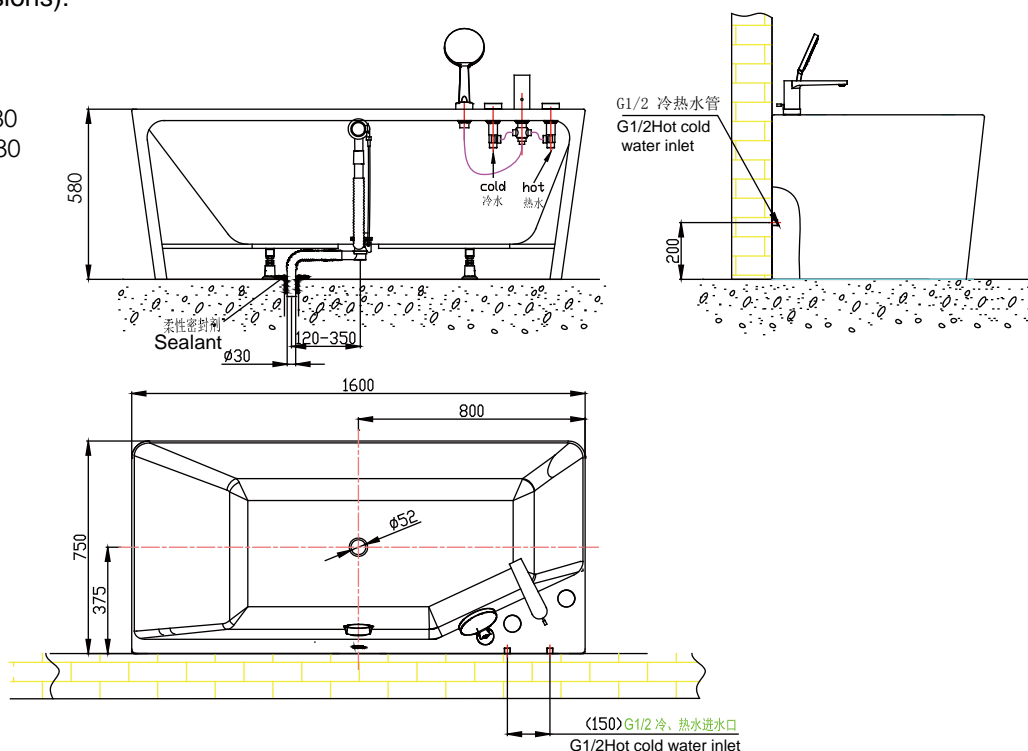

PRODUCT SPECIFICATION 产品规格书

NB25610W-5

1.6m INTEGRATED BATH
1.6 米浴缸(含裙边/去水/龙头)

(Rough-in Dimensions):

安装尺寸图:

(Unit): mm

单位: 毫米

(Size): 1600X750X580

尺寸: 1600X750X580

Item No. 品号	NB25610W-5
Capacity 容水量	litres to overflow 240L 浴缸最大容水量240升
Available Color 颜色	White 白色
Materials 材质	Acrylic 亚克力
Shipping Package 运输包装	浴缸包装: L(长)1620 X W(宽) 770X H(高) 600mm (1set/1CTN 1个/1箱) G.W(毛重): 52 kg Bathtub Package:

Remarks: ND9102C brass pop-up and ND9106N brass tube (L=500mm) included,
NF50505C-4,4-pc Windspread Bath Faucet.

备注: 包含铜质去水器ND9102C和铜质去水器连接管ND9106N(L=500mm)。NF50505C-4四件式浴缸龙头1套。

INNOCI reserves the right to make changes or modifications on any of its products without advance notice.
INNOCI 艺耐公司保留不事先通知便改变或修改的权利